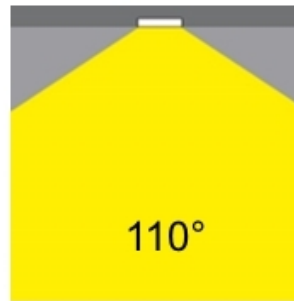

DIXIT RA16 RECESSED

A56102-

PROJECT	
TYPE	
SPECIFIER	
QUANTITY	
DATE	

RA 16 LED 18W 2400 lm					R:100%				I.Max:350 Cd/Klm				
H[m]	D[m]	Max lux	Med lux	Alpha=112°	H[m]	D[m]	Max lux	Med lux	Beta=113°	H[m]	D[m]	Max lux	Med lux
1.00	2.99	604	145		1.00	3.07	604	145		1.00	3.07	604	145
2.00	5.98	151	36		2.00	6.13	151	36		2.00	6.13	151	36
3.00	8.96	67	16		3.00	9.20	67	16		3.00	9.20	67	16
4.00	11.95	38	9		4.00	12.26	38	9		4.00	12.26	38	9
5.00	14.94	24	6		5.00	15.33	24	6		5.00	15.33	24	6

Dimming	DP	DV		
	Phase	0-10V		
Color Temperature	27K	30K	35K	40K
	2700K	3000K	3500K	4000K

Order Example **K°**

L5XXXXXX-DV-30K

0-10V

3000K