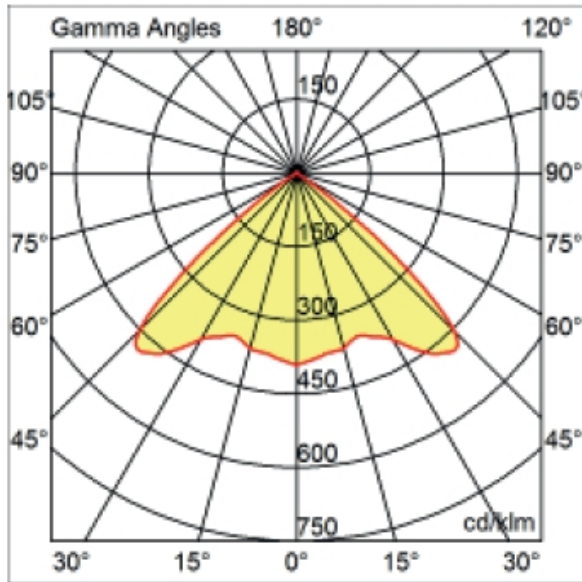

DIXIT RA20 RECESSED

A56015-

PROJECT	
TYPE	
SPECIFIER	
QUANTITY	
DATE	

	DP	DV		
Dimming	Phase	0-10V		
Color Temperature	27K	30K	35K	40K
	2700K	3000K	3500K	4000K

Order Example **K°**
L5XXXXXX-DV-30K
0-10V 3000K